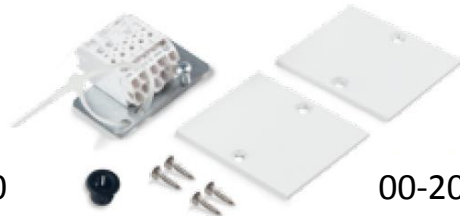

Accessories Lipo80

* It is not necessary to use it in surface directly to the ceiling.

Installation	Code	Description	Colour
Recessed installation	00-20900	bracket for installation of suspended type of profile as recessed trimless - 1pc	F
Offset installation	00-00600	ceiling fastening – 1 pc*	F
Pendant installation	00-00300	wire suspension 2000mm	N
	00-00301	wire suspension 4000mm	N
	00-00302	wire suspension 6000mm	N
	00-51300	set for suspension into 3-phase track, non-dimmable luminaires	B, S, W
	00-51301	set for suspension into 3-phase track, dimmable luminaires	B, S, W
	00-00370	ceiling cup	B, S, W
	00-00350	cable 3x0,75 1000mm	K
	00-00351	cable 4x0,75 1000mm	K
	00-00352	cable 3x0,75 2000mm	K
	00-00353	cable 4x0,75 2000mm	K
	00-00355	cable 5x0,75 2000mm	K
	00-00354	cable 5x0,75 1000mm	K
	00-00356	cable 5x0,75 4000mm	K
	00-00357	cable 5x0,75 6000mm	K
Connector	00-00200	straight connector	N
End caps	00-20100	set for non-dimmable luminaire: 2x metallic end caps, 1x terminal block (3-poles), 1x grommet	B, S, W
	00-20101	set for DALI dimmable luminaire: 2x metallic end caps, 1x terminal block (5-poles), 1x grommet	B, S, W
End caps plastic	00-20102	set for non-dimmable luminaire: 2x metallic end caps, 1x terminal block (3-poles), 1x grommet	B, S, W
	00-20103	set for DALI dimmable luminaire: 2x metallic end caps, 1x terminal block (5-poles), 1x grommet	B, S, W
3-track phases	00-21300	pendant profile for track luminaires; lenght 1122mm	B, S, W
	00-21301	pendant profile for track luminaires; lenght 2244mm	B, S, W

Accessories Lipo80

00-00600

00-00370

00-20100

00-20101

00-00200

00-20900

00-00350,1,2,3,4,5,6,7