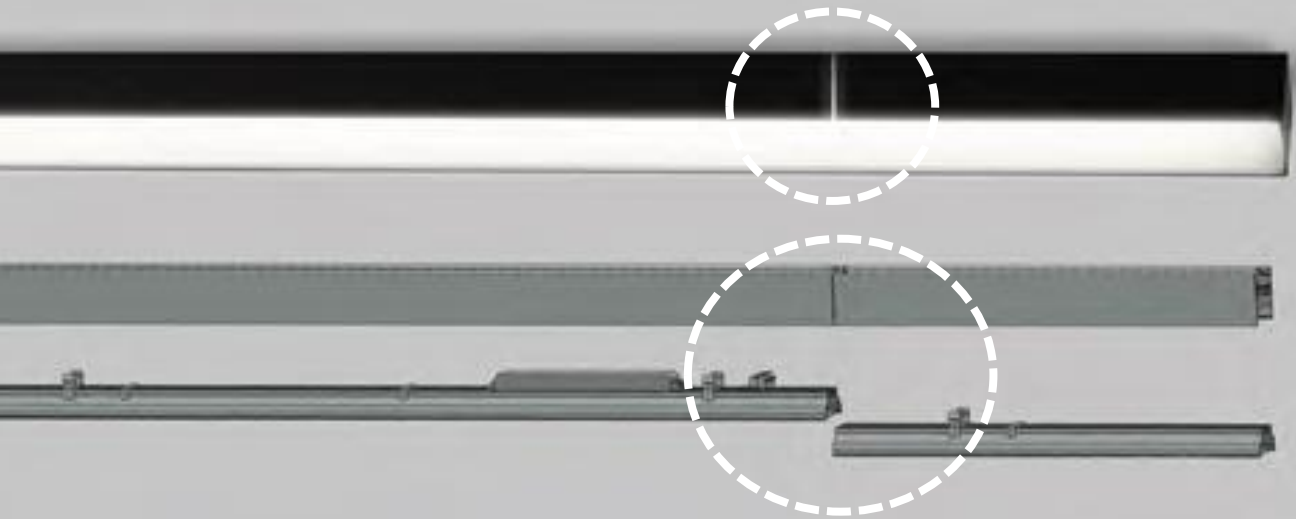

www.halla.eu

www.halla.eu/lipo80

The linear LED lighting system of the LIPO family includes Surface, recessed and pendant luminaires, which you can use as solitary pieces or, utilizing a wide range of profile lengths, combine them in long lines or sets of various shapes. A luminaire consists of a separate aluminium profile and an LED lighting module.

Using a simple L-Click system, the lighting module is inserted / snapped to the profile without any tools. The system saves not only a significant amount of time but also installation costs. It also substantially lowers the probability of LED sources being damaged during installation. If your requirements on system lighting quality are very high, you can also install lighting modules using luminaire coupling to avoid light leaking through connections.

Light modules and profiles are listed as 2 separate catalogue items. Therefore, the luminaire is ideal for storage.

The luminaires can be widely used in commercial and administrative spaces, in representative, social-gathering or cultural venues.

L-clickInstallation

Easy
Quick
Cost-effective

Lighting system mounting options

OPT. A The possibility of lighting through the connection

OPT. B Light does not leak through the connection

Specifications

Type of installation: Surface directly to the ceiling / Offset / Recessed (trimless) / Pendant