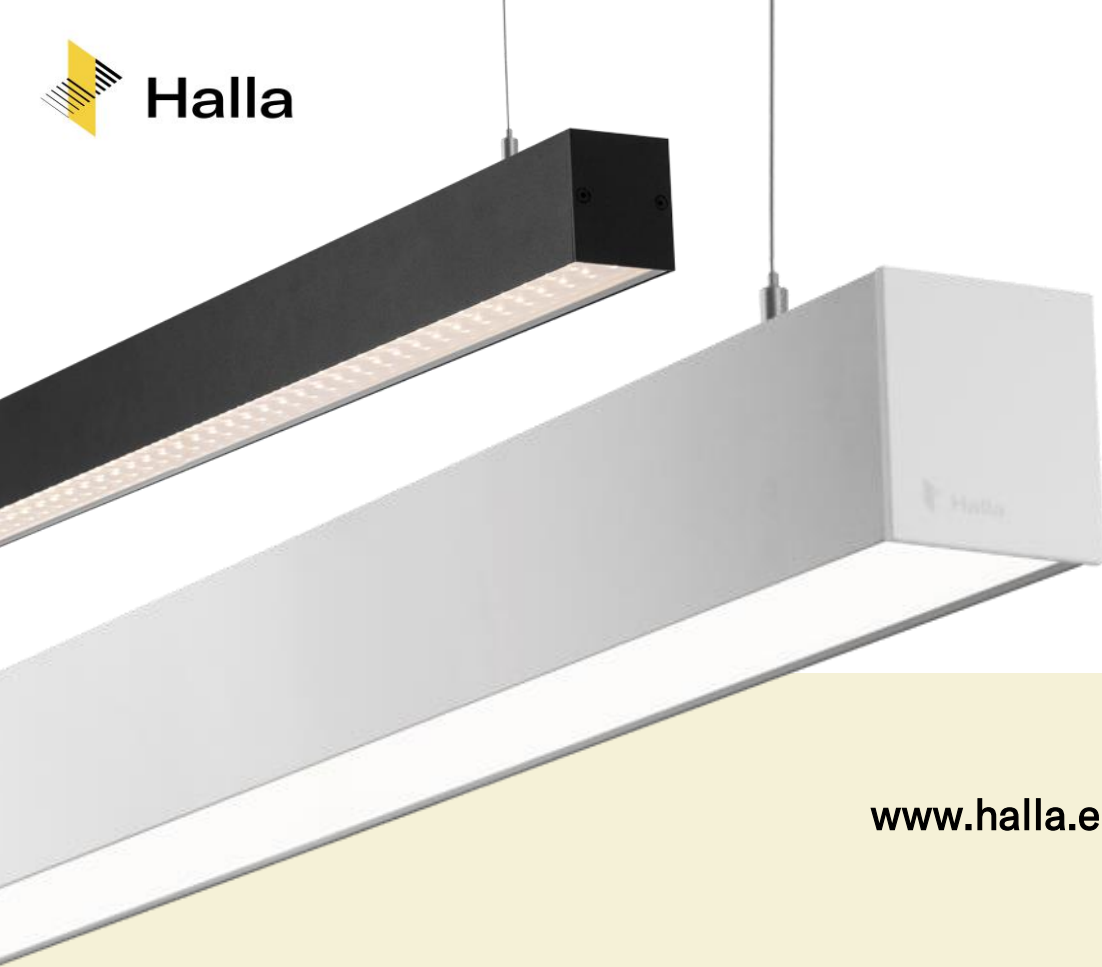

Halla

Lipo80

Halla

Halla is an important Czech manufacturer and exporter of technical-stylish luminaires.

Our products combine top specifications with innovative design and, mostly thanks to collaboration with designers and architects, enable us to achieve perfect harmony between light and space.

www.halla.eu

www.halla.eu/lipo80

The linear LED lighting system of the LIPO family includes Surface, recessed and pendant luminaires, which you can use as solitary pieces or, utilizing a wide range of profile lengths, combine them in long lines or sets of various shapes. A luminaire consists of a separate aluminium profile and an LED lighting module.

Light modules and profiles are listed as 2 separate catalogue items. Therefore, the luminaire is ideal for storage.

The luminaires can be widely used in commercial and administrative spaces, in representative, social-gathering or cultural venues.