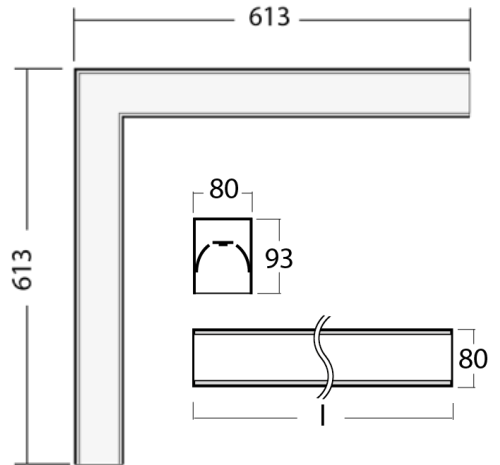

L-clickInstallation

Easy
Quick
Cost-effective

Lighting system mounting options

OPT. A The possibility of lighting through the connection

OPT. B Light does not leak through the connection

Specifications

Type of installation: Surface directly to the ceiling / Offset / Recessed (trimless) / Pendant

93 mm height

Lengths in white, black and silver colour:

561 mm / 842 mm / 1122 mm / 1403 mm / 1683 mm / 1964 mm / 2244 mm / +

Longer profiles in white/black colour only: 3366 mm / 4488 mm

* = K luminaires with opal diffuser

Corner luminaires Lipo60

Lighting module code	Al profile code	Colour	Lenght (mm)	power (W)	Luminous flux 840 (lm)	Luminous flux 830 (lm)
05-220*-20GEE/8x0	low-power	B, S, W	603 x 603	19,0/21,8	2590	2460
05-220*-20GGE/8x0	high-power	B, S, W	603 x 603	28,0/32,2	3620	3430
05-220*-20GHE/8x0	extra-power	B, S, W	603 x 603	40,0/46,0	4880	4630