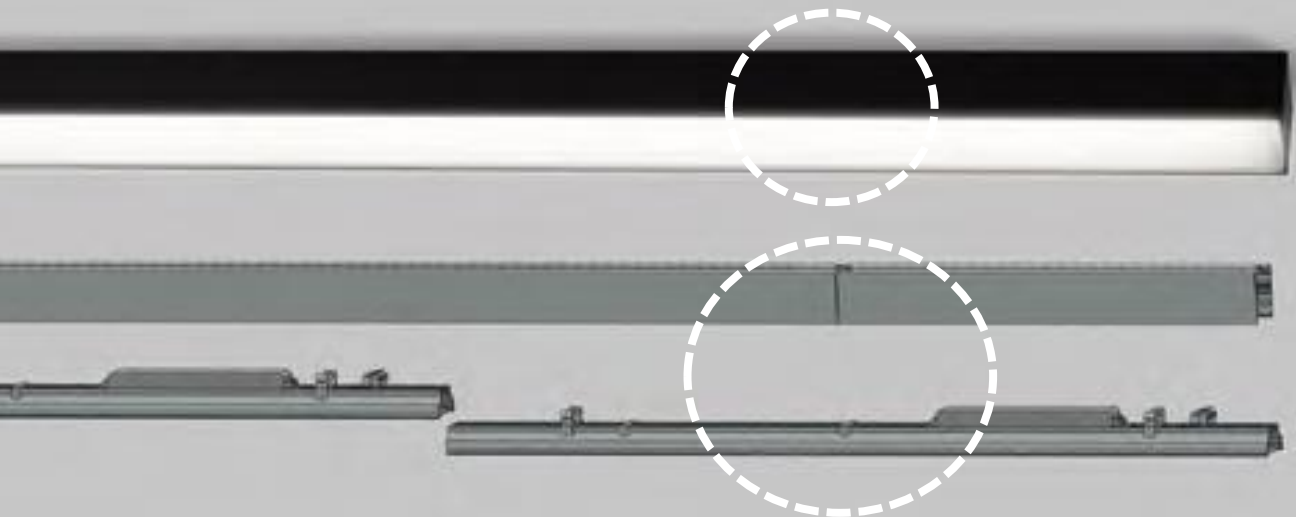

www.halla.eu

www.halla.eu/lipo80

The linear LED lighting system of the LIPO family includes Surface, recessed and pendant luminaires, which you can use as solitary pieces or, utilizing a wide range of profile lengths, combine them in long lines or sets of various shapes. A luminaire consists of a separate aluminium profile and an LED lighting module.

Using a simple L-Click system, the lighting module is inserted / snapped to the profile without any tools. The system saves not only a significant amount of time but also installation costs. It also substantially lowers the probability of LED sources being damaged during installation. If your requirements on system lighting quality are very high, you can also install lighting modules using luminaire coupling to avoid light leaking through connections.

Light modules and profiles are listed as 2 separate catalogue items. Therefore, the luminaire is ideal for storage.

The luminaires can be widely used in commercial and administrative spaces, in representative, social-gathering or cultural venues.

L-clickInstallation

Easy
Quick
Cost-effective

Lighting system mounting options

OPT. A The possibility of lighting through the connection

OPT. B Light does not leak through the connection

Specifications

Type of installation: Surface directly to the ceiling / Offset / Recessed (trimless) / Pendant